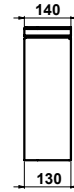

Emilia Cistern #095250..94

Cistern ♦	Dimension	Weight	Order Number
Tank and trim, for bottom left supply			
Colours			
00, 47			
Variant			
Accessory			
with push-button chrome			
Suitable Products			
Toilet floor standing Rimless ♦ #205909..00 #205949..75			