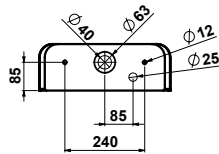

Emilia Cistern #095250..94

Cistern ♦	Dimension	Weight	Order Number
Tank and trim, for bottom left supply			
Colours			
00, 47			
Variant			
Accessory			
with push-button chrome			
Suitable Products			
Toilet floor standing Rimless ♦ #205909..00 #205949..75			