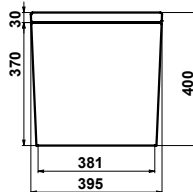

Emilia Cistern #095250..94

Cistern ♦	Dimension	Weight	Order Number
Tank and trim, for bottom left supply			
Colours			
00, 47			
Variant			
Accessory			
with push-button chrome			
Suitable Products			
Toilet floor standing Rimless ♦ #205909..00 #205949..75			