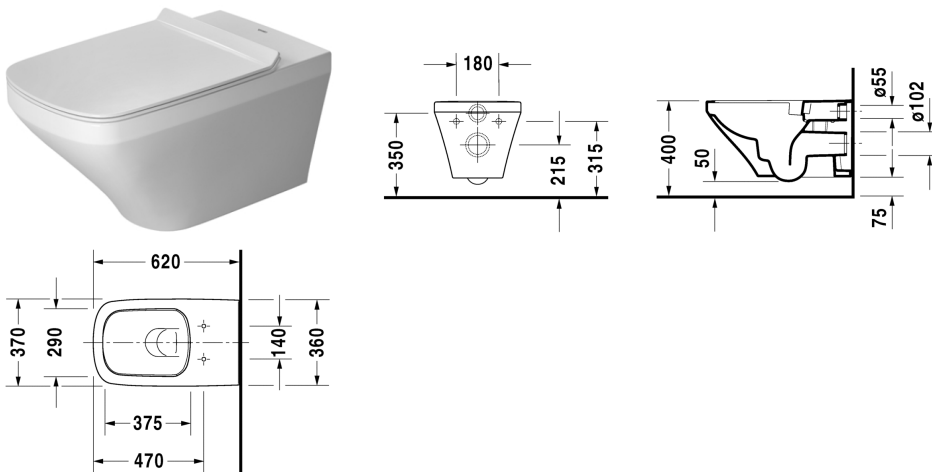

**Toilet wall mounted # 254209..00**

|&lt; 370 mm &gt;|

Toilet wall mounted	Dimension	Weight	Order number
rimless, washdown model, Durafix included			
<b>Colors</b>			
00 White Alpin			
<b>Variant</b>			
4,5 l	370 x 620 mm	28,300 kg	254209..00
Sanitary ceramics with the special WonderGliss surface finish will remain clean and attractive-looking for a long time to come. When ordering WonderGliss please add a "1" as eleventh digit to the model number.			
<b>Accessory</b>			
Toilet seat and cover removable, elongated, hinges stainless steel, without automatic closure		2,600 kg	006051
Toilet seat and cover removable, elongated, hinges stainless steel, with SoftClose automatic closure		2,600 kg	006059
Fixing for wall mounted bidet and wall mounted toilet	Ø 12 x 180 mm	0,200 kg	006500
Noise reduction gasket for wall mounted toilet		0,300 kg	005064

All drawings contain the necessary measurements which are subject to standard tolerances. They are stated in mm and are non-binding. Exact measurements, in particular for customised installation scenarios, can only be taken from the finished ceramic piece.