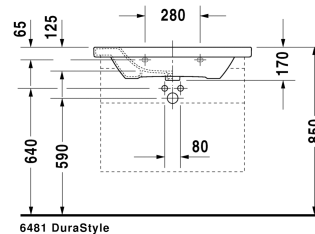

Furniture washbasin # 232080..00 / 232080..30 / 232080..41 / 232080..44

| < 800 mm > |

Furniture washbasin	Dimension	Weight	Order number
with tap platform, 800 mm			
Colors			
00 White Alpin			
Variant			
p with overflow	800 x 480 mm	22,500 kg	232080..00
p p p with overflow	800 x 480 mm	22,500 kg	232080..30
p without overflow	800 x 480 mm	22,500 kg	232080..41
p p p without overflow	800 x 480 mm	22,500 kg	232080..44
Sanitary ceramics with the special WonderGliss surface finish will remain clean and attractive-looking for a long time to come. When ordering WonderGliss please add a "1" as eleventh digit to the model number.			
Accessory			
Siphon for washbasin with outlet pipe 300 mm	1 1/4" mm	0,600 kg	005026

All drawings contain the necessary measurements which are subject to standard tolerances. They are stated in mm and are non-binding. Exact measurements, in particular for customised installation scenarios, can only be taken from the finished ceramic piece.