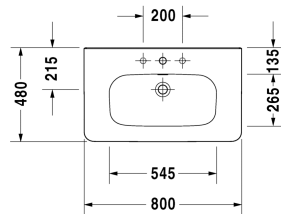

Furniture washbasin # 232080..00 / 232080..30 / 232080..41 / 232080..44

| < 800 mm > |

Furniture washbasin	Dimension	Weight	Order number
with tap platform, 800 mm			
Colors			
00 White Alpin			
Variant			
p with overflow	800 x 480 mm	22,500 kg	232080..00
p p p with overflow	800 x 480 mm	22,500 kg	232080..30
p without overflow	800 x 480 mm	22,500 kg	232080..41
p p p without overflow	800 x 480 mm	22,500 kg	232080..44
Sanitary ceramics with the special WonderGliss surface finish will remain clean and attractive-looking for a long time to come. When ordering WonderGliss please add a "1" as eleventh digit to the model number.			
Accessory			
Siphon for washbasin with outlet pipe 300 mm	1 1/4" mm	0,600 kg	005026

All drawings contain the necessary measurements which are subject to standard tolerances. They are stated in mm and are non-binding. Exact measurements, in particular for customised installation scenarios, can only be taken from the finished ceramic piece.