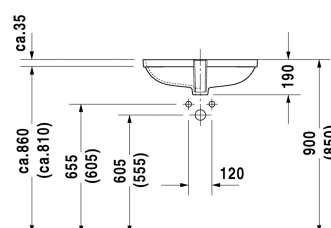

D-Code Vanity basin # 0338560000

|< 560 mm >|

Vanity basin	Dimension	Weight	Order number
undercounter basin, with overflow, without tap platform, fixings for installation in wooden consoles included, 560 mm			
<b>Colors</b>			
00 White Alpin			
<b>Variant</b>			
☒	560 x 400 mm	8,900 kg	0338560000
<b>Text for invitation of tenders</b>			
Measurements of undercounter models represent interior measurements			
<b>Accessory</b>			
Fixing for stone countertops, (with the exception of # 046651)		0,200 kg	005028

All drawings contain the necessary measurements which are subject to standard tolerances. They are stated in mm and are non-binding. Exact measurements, in particular for customised installation scenarios, can only be taken from the finished ceramic piece.