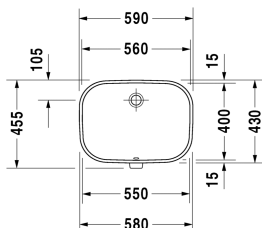

D-Code Vanity basin # 0338560000

|< 560 mm >|

Vanity basin	Dimension	Weight	Order number
undercounter basin, with overflow, without tap platform, fixings for installation in wooden consoles included, 560 mm			
<b>Colors</b>			
00 White Alpin			
<b>Variant</b>			
☒	560 x 400 mm	8,900 kg	0338560000
<b>Text for invitation of tenders</b>			
Measurements of undercounter models represent interior measurements			
<b>Accessory</b>			
Fixing for stone countertops, (with the exception of # 046651)		0,200 kg	005028

All drawings contain the necessary measurements which are subject to standard tolerances. They are stated in mm and are non-binding. Exact measurements, in particular for customised installation scenarios, can only be taken from the finished ceramic piece.